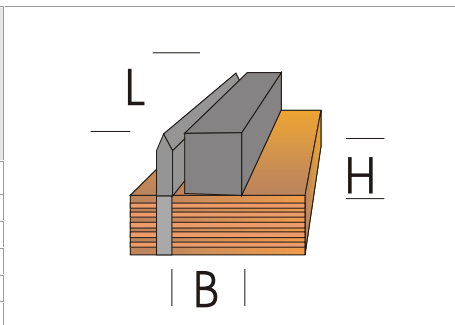

Ejection Material / Slot Rubber / Strips

F

F40.40.	Slot Rubber approx. 40° shore, grey size 1200 x 500 mm unit: 1 sheet
Ref. No.	H
F40.40.010	1,0
F40.40.015	1,5
F40.40.020	2,0
F40.40.030	3,0
F40.40.040	4,0

F40.60.	Slot Rubber approx. 60° shore, white size 1200 x 500 mm unit: 1 sheet
Ref. No.	H
F40.60.010	1,0
F40.60.015	1,5
F40.60.020	2,0
F40.60.030	3,0
F40.60.040	4,0
F40.60.050	5,0

FST.4060.	Slot Rubber approx. 60° shore, white length 500 mm unit: 100 strips
Ref. No.	B H
FST.4060.070010.15x	1,0 7,0
FST.3065.070020.15x	2,0 7,0
FST.3065.070030.15x	3,0 7,0
FST.3065.070040.15x	4,0 7,0

F40.70.	Slot Rubber approx. 70° shore, schwarz size 1200 x 500 mm unit: 1 sheet
Ref. No.	H
F40.70.010	1,0
F40.70.020	2,0
F40.70.030	3,0
F40.70.040	4,0

F40-1

04/2005